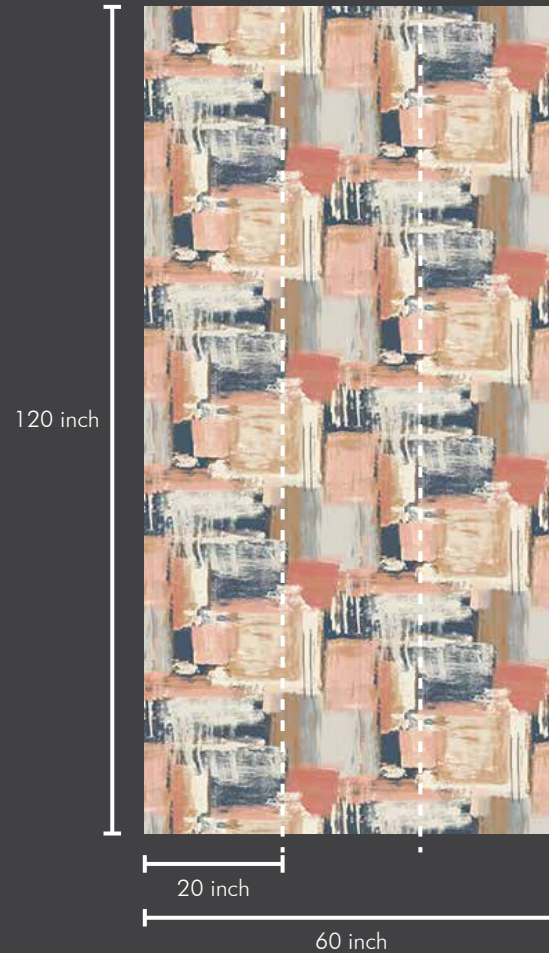

SMART WALLPAPER

ONE ROLL. ONE DESIGN. ZERO WASTAGE.

3 panels

3 panels

3 panels