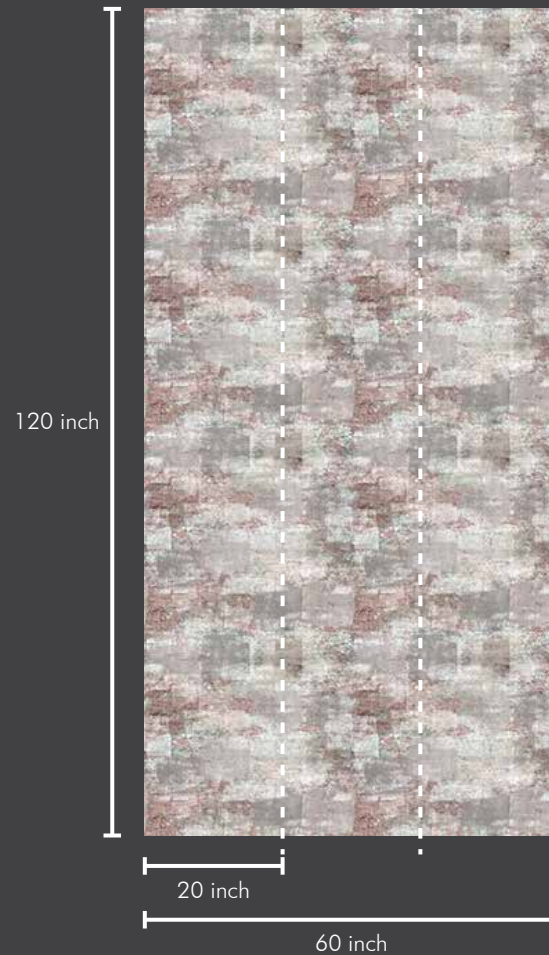

Roll Size:

This wallpaper comes in roll size of 20" X 360" = 50 sft --- Consisting of design matched three panels of 20" X 120" each, in one single roll. So ZERO wastage in design match.

Continuous Pattern:

Panel Size : 20 inch x 120 inch = 17 sft.

SMART WALLPAPER

ONE ROLL. ONE DESIGN. ZERO WASTAGE.

3 panels

3 panels

3 panels

SW1006-3

SW1006-4