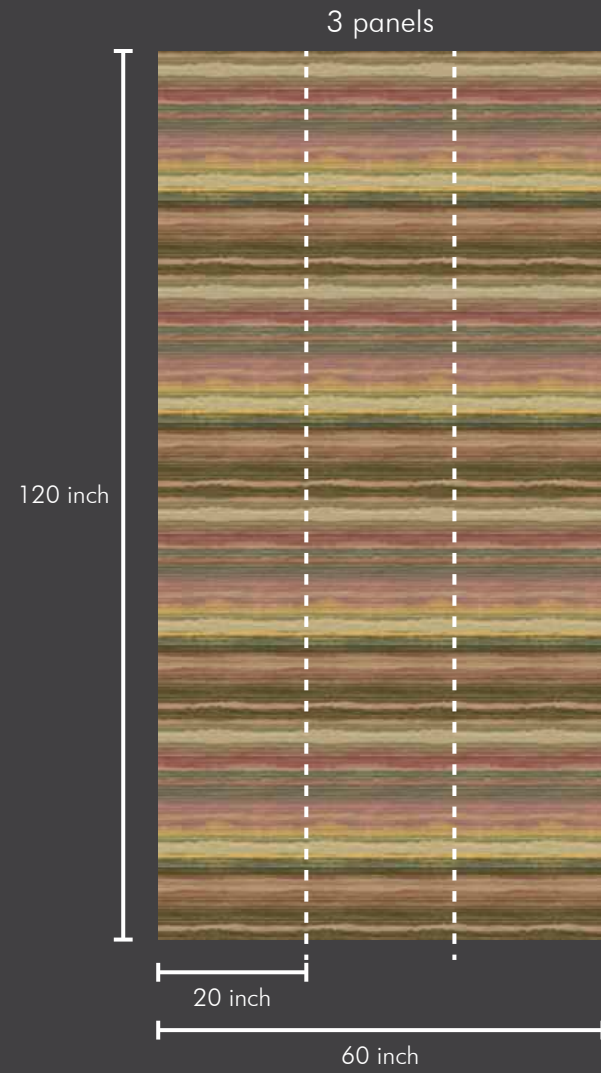

Roll Size : 20 inch x 360 inch = 50 sft.

Panel Size : 20 inch x 120 inch = 17 sft.

SW1006-1

3 panels

120 inch

20 inch

60 inch

Roll Size : 20 inch x 360 inch = 50 sft.

Panel Size : 20 inch x 120 inch = 17 sft.

SMART WALLPAPER

ONE ROLL. ONE DESIGN. ZERO WASTAGE.

3 panels

3 panels

3 panels

SW1006-3

SW1006-4

SW1007-1

Roll Size : 20 inch x 360 inch = 50 sft.

Panel Size : 20 inch x 120 inch = 17 sft.

SMART WALLPAPER
ONE ROLL. ONE DESIGN. ZERO WASTAGE.

SW1007-2

SW1007-4

SW1007-5

SW1008-1