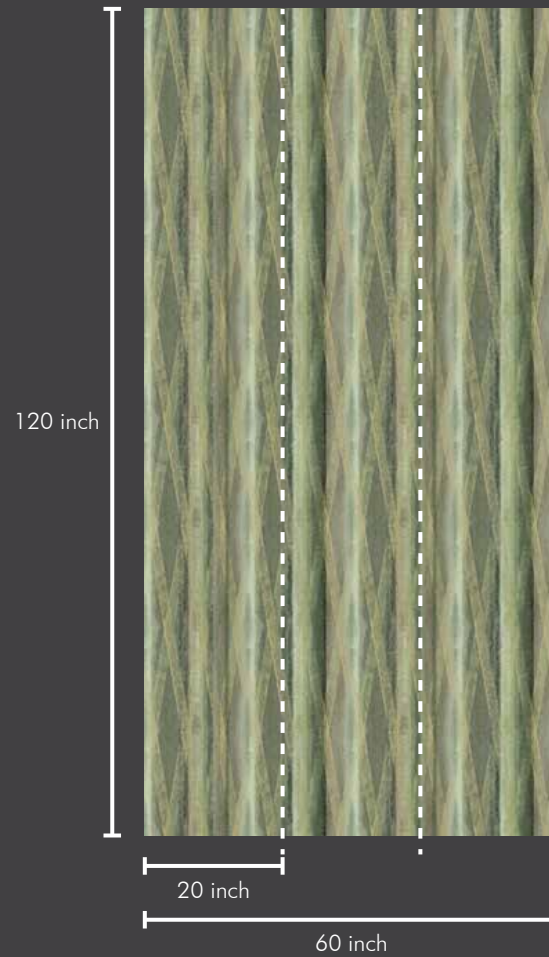

SW1003-2

3 panels