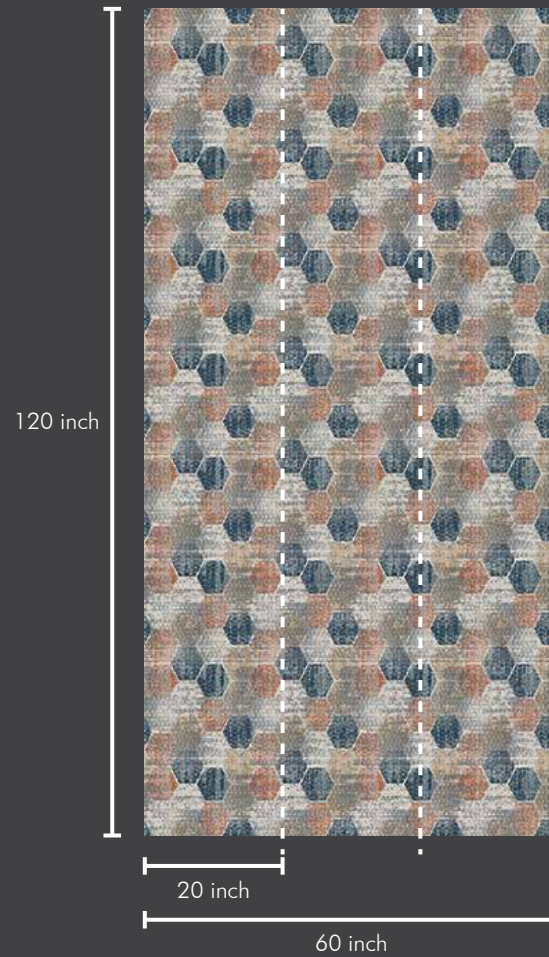

3 panels

SW1011-3