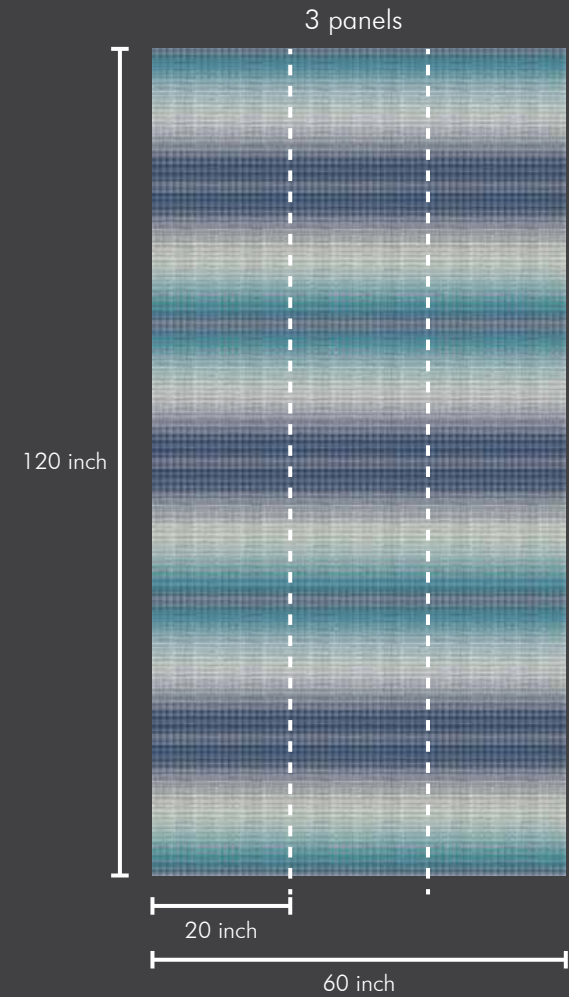

SMART WALLPAPER
ONE ROLL. ONE DESIGN. ZERO WASTAGE.

SW1005-4