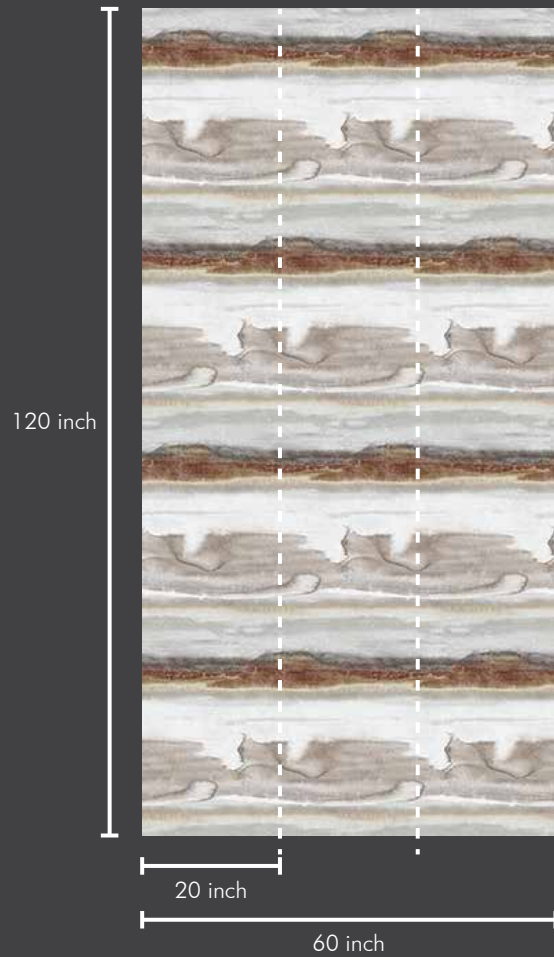

Roll Size:

This wallpaper comes in roll size of 20" X 360" = 50 sft --- Consisting of design matched three panels of 20" X 120" each, in one single roll. So ZERO wastage in design match.

Continuous Pattern:

120 inch

20 inch

60 inch

Roll Size : 20 inch x 360 inch = 50 sft.

Panel Size : 20 inch x 120 inch = 17 sft.

SMART WALLPAPER

ONE ROLL. ONE DESIGN. ZERO WASTAGE.

3 panels

3 panels

3 panels

SW1002-4

Roll Size : 20 inch x 360 inch = 50 sft.

Panel Size : 20 inch x 120 inch = 17 sft.

SW1003-1

3 panels

120 inch