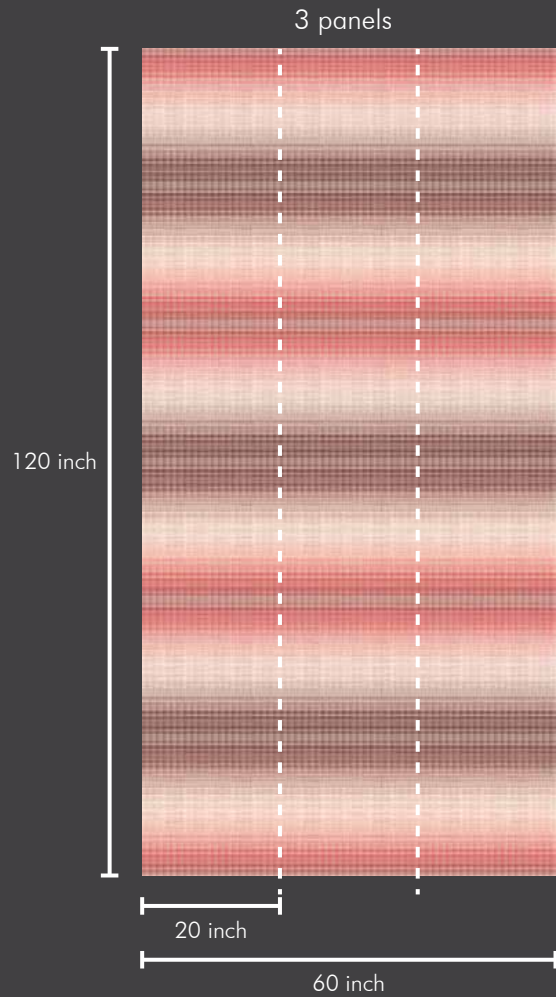

Roll Size:

This wallpaper comes in roll size of 20" X 360" = 50 sft --- Consisting of design matched three panels of 20" X 120" each, in one single roll. So ZERO wastage in design match.

Continuous Pattern:

Panel Size : 20 inch x 120 inch = 17 sft.

SMART WALLPAPER

ONE ROLL. ONE DESIGN. ZERO WASTAGE.

3 panels

SW1004-2

3 panels

SW1004-3

3 panels

SW1004-4

SW1004-5

Roll Size : 20 inch x 360 inch = 50 sft.

Panel Size : 20 inch x 120 inch = 17 sft.

SW1005-1

Roll Size : 20 inch x 360 inch = 50 sft.

Panel Size : 20 inch x 120 inch = 17 sft.

SMART WALLPAPER
ONE ROLL. ONE DESIGN. ZERO WASTAGE.

Roll Size : 20 inch x 360 inch = 50 sft.

Panel Size : 20 inch x 120 inch = 17 sft.

SW1006-1

3 panels

120 inch

20 inch

60 inch

Roll Size : 20 inch x 360 inch = 50 sft.