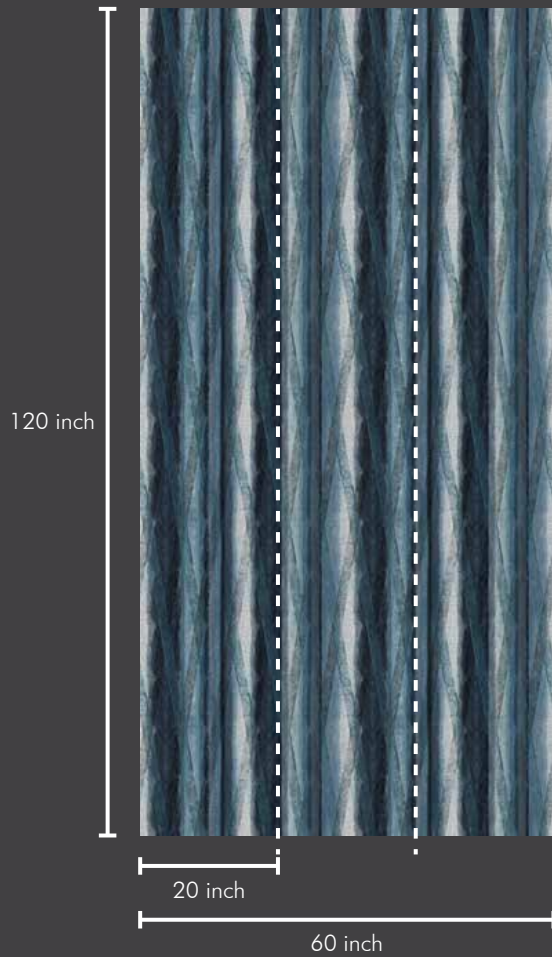

SMART WALLPAPER

ONE ROLL. ONE DESIGN. ZERO WASTAGE.

3 panels