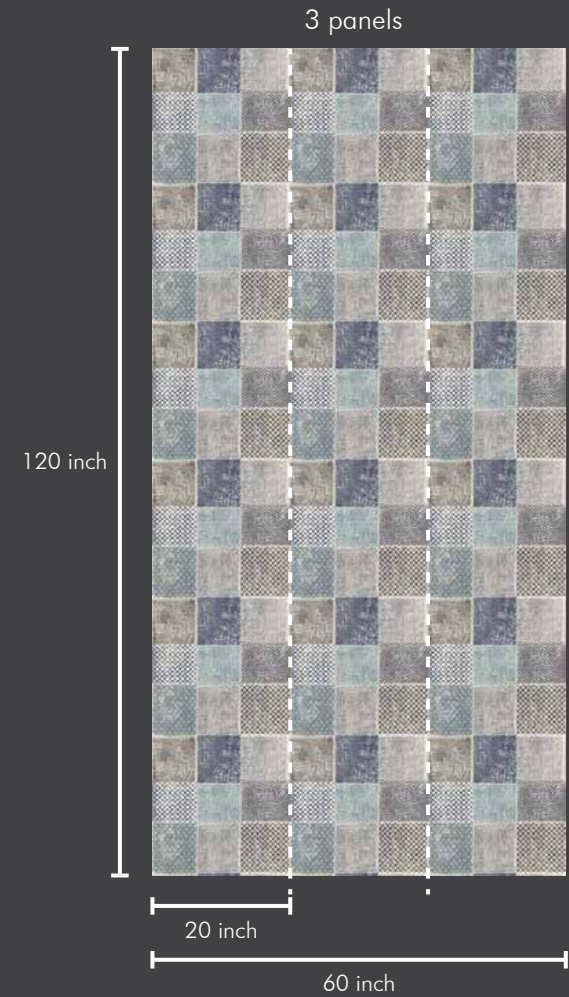

120 inch

20 inch

60 inch

Roll Size : 20 inch x 360 inch = 50 sft.

Panel Size : 20 inch x 120 inch = 17 sft.

SW1012-1

Roll Size : 20 inch x 360 inch = 50 sft.

Panel Size : 20 inch x 120 inch = 17 sft.

SMART WALLPAPER

ONE ROLL. ONE DESIGN. ZERO WASTAGE.

SW1012-2

SW1012-3

SW1012-4

Roll Size : 20 inch x 360 inch = 50 sft.

Panel Size : 20 inch x 120 inch = 17 sft.

www.excelwallpapers.com