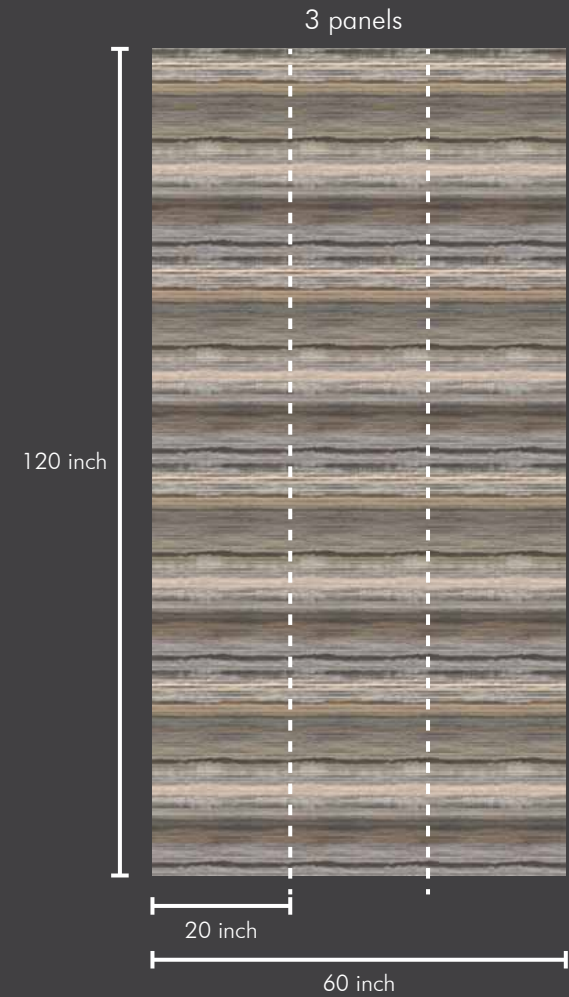

SW1007-1

Roll Size : 20 inch x 360 inch = 50 sft.

Panel Size : 20 inch x 120 inch = 17 sft.

SMART WALLPAPER
ONE ROLL. ONE DESIGN. ZERO WASTAGE.

SW1007-2

SW1007-4

SW1007-5

SW1008-1

3 panels

120 inch

20 inch

60 inch

Roll Size : 20 inch x 360 inch = 50 sft.

Panel Size : 20 inch x 120 inch = 17 sft.

Modern
Bytes

SMART WALLPAPER