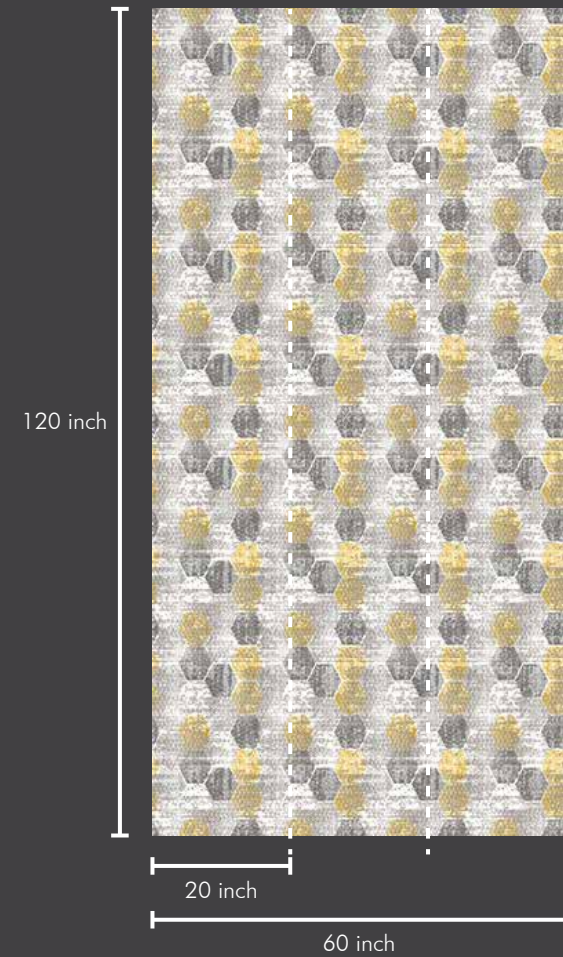

3 panels

SW1011-5