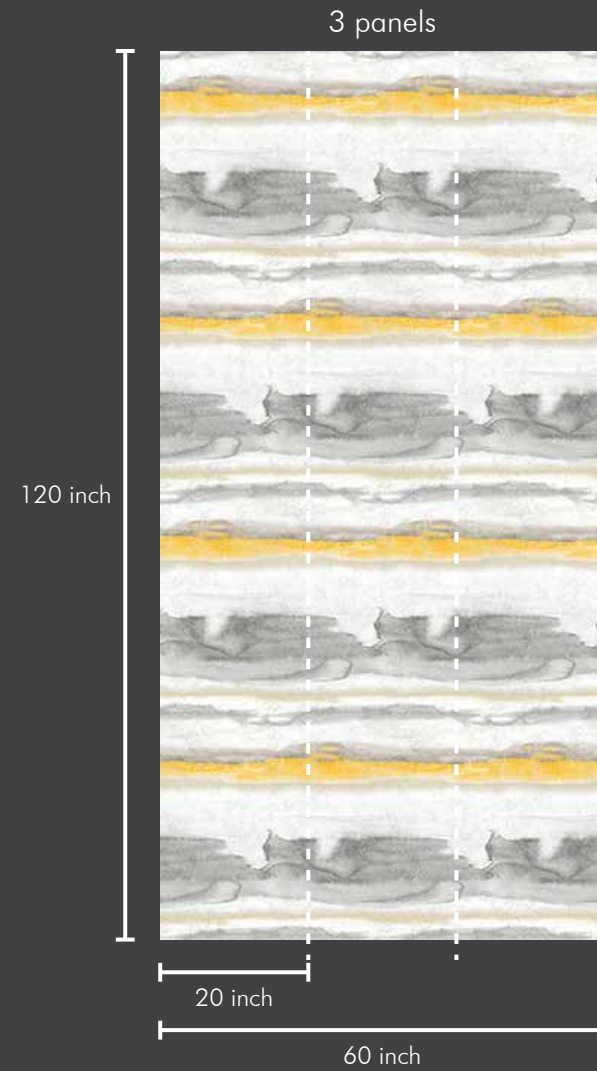

Roll Size:

This wallpaper comes in roll size of 20" X 360" = 50 sft --- Consisting of design matched three panels of 20" X 120" each, in one single roll. So ZERO wastage in design match.

Continuous Pattern:

120 inch

20 inch

60 inch

Roll Size : 20 inch x 360 inch = 50 sft.

Panel Size : 20 inch x 120 inch = 17 sft.

SMART WALLPAPER

ONE ROLL. ONE DESIGN. ZERO WASTAGE.

3 panels

3 panels

3 panels

SW1002-4

Roll Size : 20 inch x 360 inch = 50 sft.

Panel Size : 20 inch x 120 inch = 17 sft.

SW1003-1

3 panels

120 inch

20 inch

60 inch

Roll Size : 20 inch x 360 inch = 50 sft.

Panel Size : 20 inch x 120 inch = 17 sft.

SMART WALLPAPER

ONE ROLL. ONE DESIGN. ZERO WASTAGE.

3 panels

SW1003-2