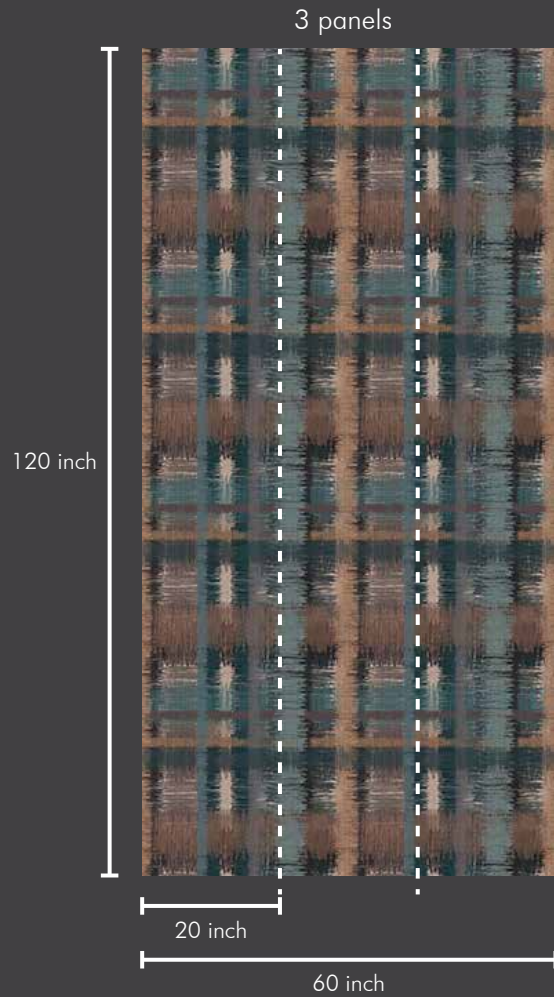

60 inch

Roll Size : 20 inch x 360 inch = 50 sft.

Panel Size : 20 inch x 120 inch = 17 sft.

SMART WALLPAPER

ONE ROLL. ONE DESIGN. ZERO WASTAGE.

SW1009-5

3 panels

120 inch