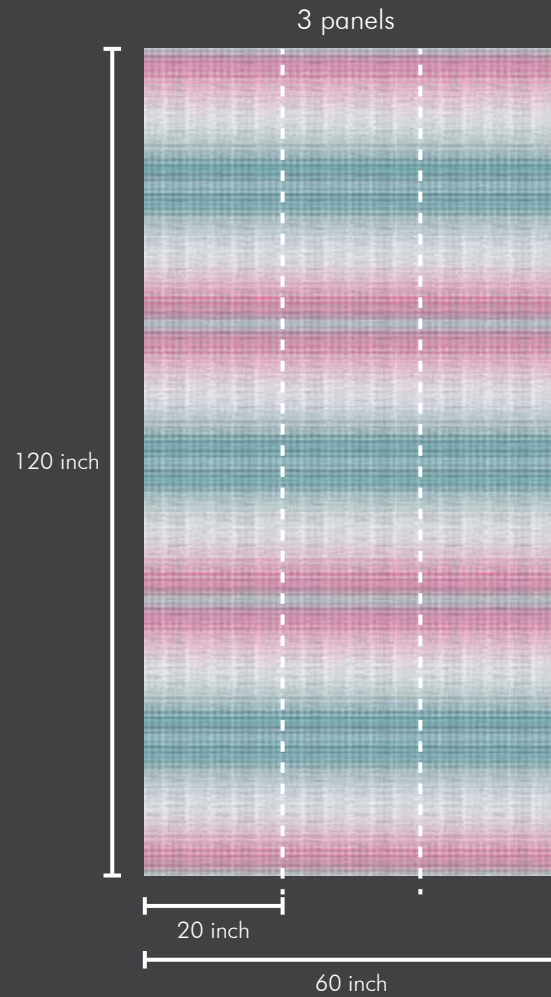

SMART WALLPAPER
ONE ROLL. ONE DESIGN. ZERO WASTAGE.

SW1005-3