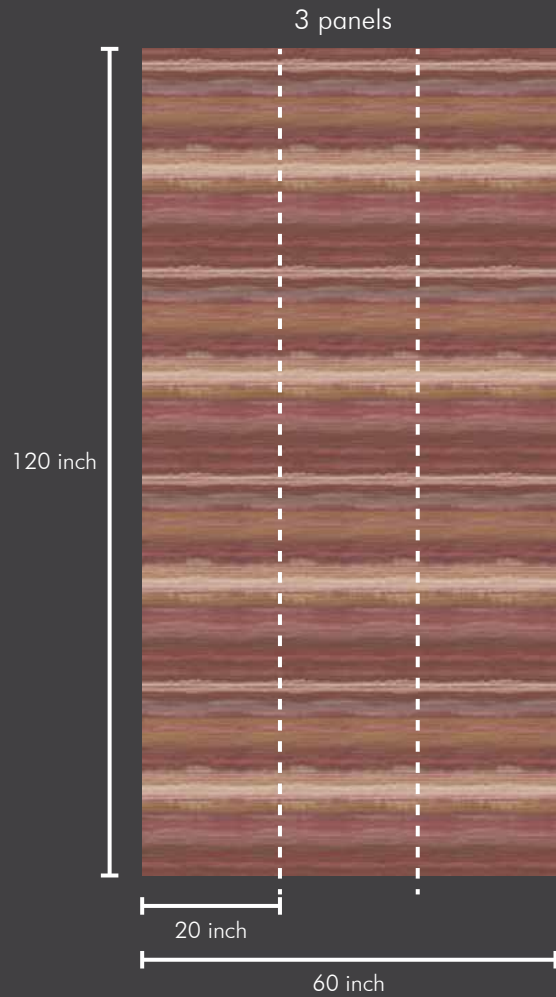

SW1007-1

Roll Size : 20 inch x 360 inch = 50 sft.

Panel Size : 20 inch x 120 inch = 17 sft.

SMART WALLPAPER
ONE ROLL. ONE DESIGN. ZERO WASTAGE.

SW1007-2

SW1007-4

SW1007-5

SW1008-1

3 panels

120 inch

20 inch

60 inch

Roll Size : 20 inch x 360 inch = 50 sft.

Panel Size : 20 inch x 120 inch = 17 sft.

Modern
Bytes

SMART WALLPAPER