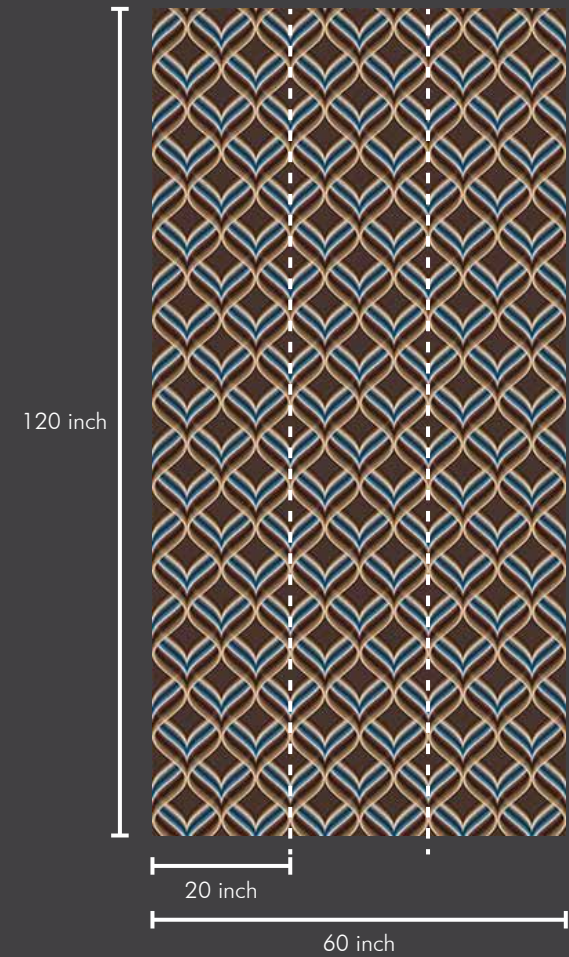

3 panels

SW1001-6