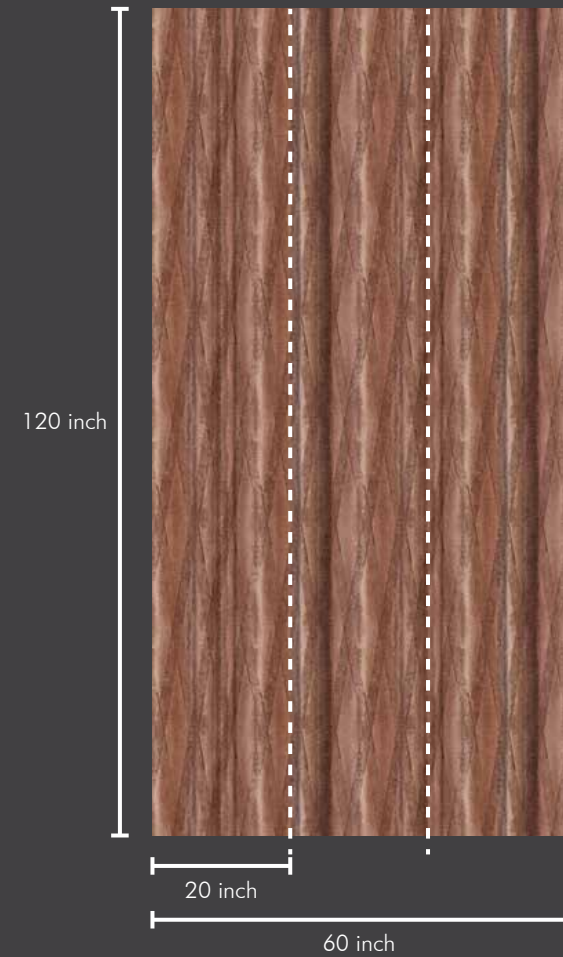

SW1003-3

3 panels