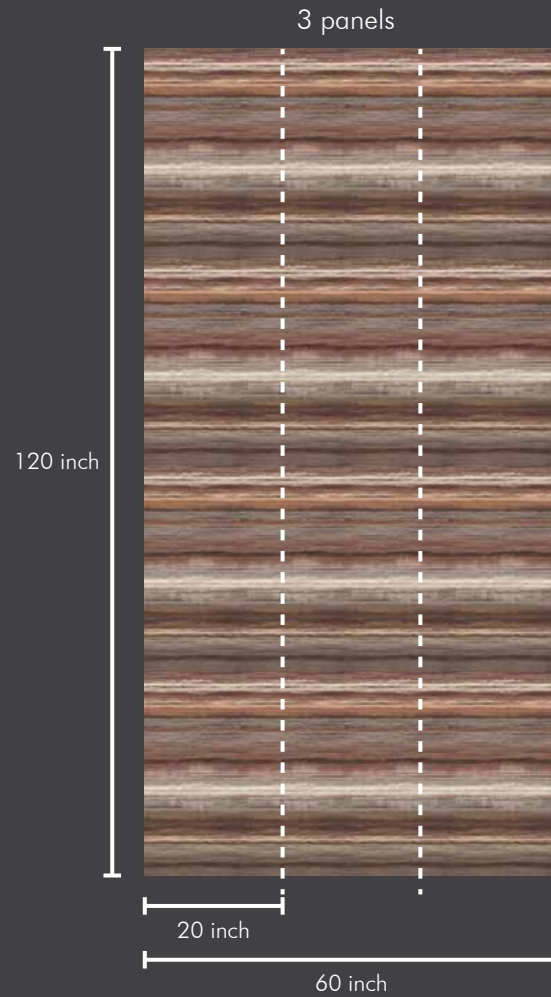

SW1007-1

Roll Size : 20 inch x 360 inch = 50 sft.

Panel Size : 20 inch x 120 inch = 17 sft.

SMART WALLPAPER
ONE ROLL. ONE DESIGN. ZERO WASTAGE.

SW1007-2

SW1007-4

SW1007-5

SW1008-1

3 panels

120 inch

20 inch

60 inch

Roll Size : 20 inch x 360 inch = 50 sft.

Panel Size : 20 inch x 120 inch = 17 sft.

Modern
Bytes

SMART WALLPAPER