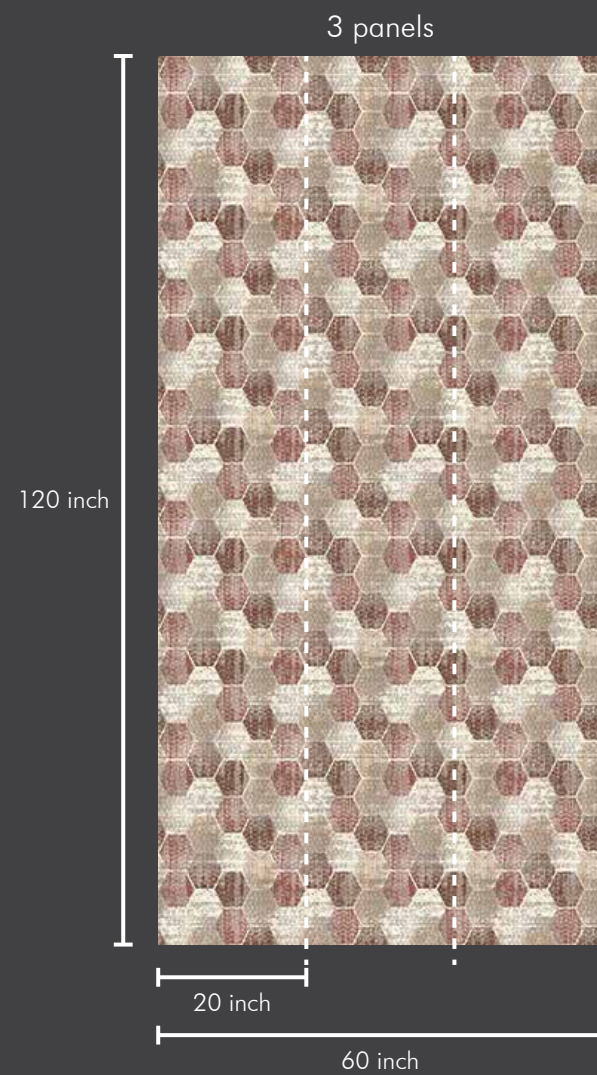

60 inch

Roll Size : 20 inch x 360 inch = 50 sft.

Panel Size : 20 inch x 120 inch = 17 sft.

Modern
Bytes

SMART WALLPAPER

ONE ROLL. ONE DESIGN. ZERO WASTAGE.

3 panels

3 panels

3 panels

SW1010-5

Roll Size : 20 inch x 360 inch = 50 sft.

Panel Size : 20 inch x 120 inch = 17 sft.

Roll Size : 20 inch x 360 inch = 50 sft.

Panel Size : 20 inch x 120 inch = 17 sft.

SMART WALLPAPER

ONE ROLL. ONE DESIGN. ZERO WASTAGE.