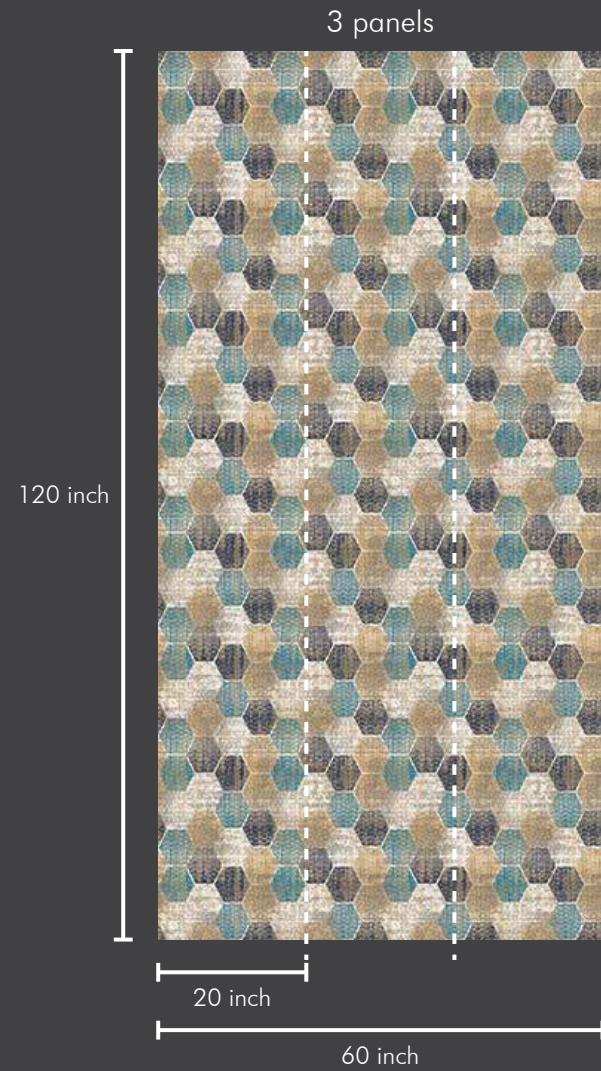

Roll Size:

This wallpaper comes in roll size of 20" X 360" = 50 sft --- Consisting of design matched three panels of 20" X 120" each, in one single roll. So ZERO wastage in design match.

Continuous Pattern:

3 panels

SW1010-5

Roll Size : 20 inch x 360 inch = 50 sft.

Panel Size : 20 inch x 120 inch = 17 sft.

Roll Size : 20 inch x 360 inch = 50 sft.

Panel Size : 20 inch x 120 inch = 17 sft.

SMART WALLPAPER

ONE ROLL. ONE DESIGN. ZERO WASTAGE.

3 panels

SW1011-2

3 panels

SW1011-3

3 panels

SW1011-5

SW1011-4

3 panels

120 inch

20 inch

60 inch

Roll Size : 20 inch x 360 inch = 50 sft.

Panel Size : 20 inch x 120 inch = 17 sft.

SW1012-1

Roll Size : 20 inch x 360 inch = 50 sft.

Panel Size : 20 inch x 120 inch = 17 sft.