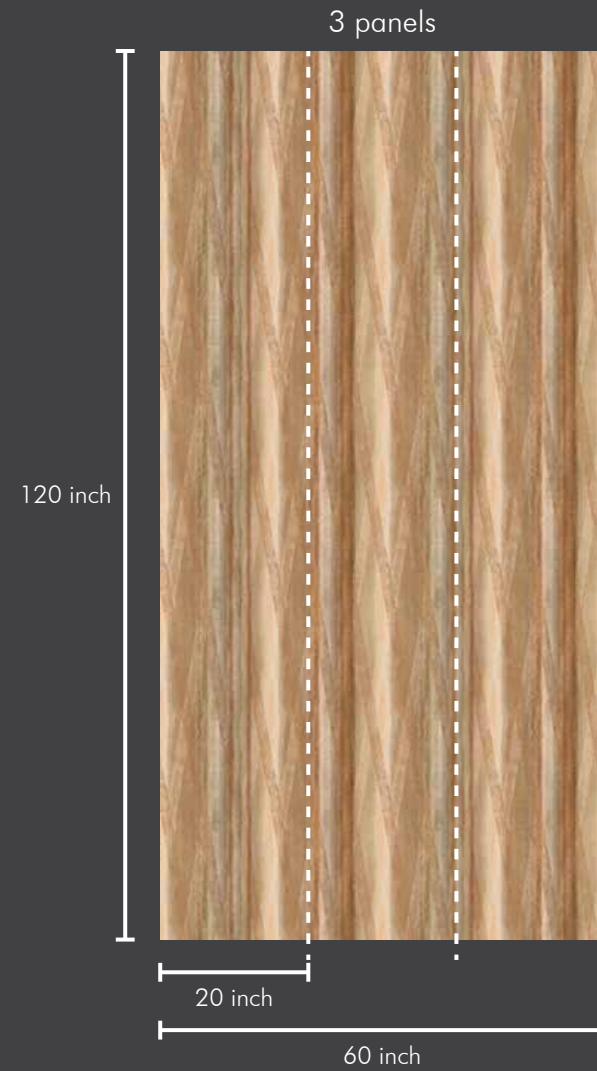

3 panels

SW1003-3

3 panels

SW1003-5

SW1003-4

Roll Size : 20 inch x 360 inch = 50 sft.

Panel Size : 20 inch x 120 inch = 17 sft.

Roll Size : 20 inch x 360 inch = 50 sft.