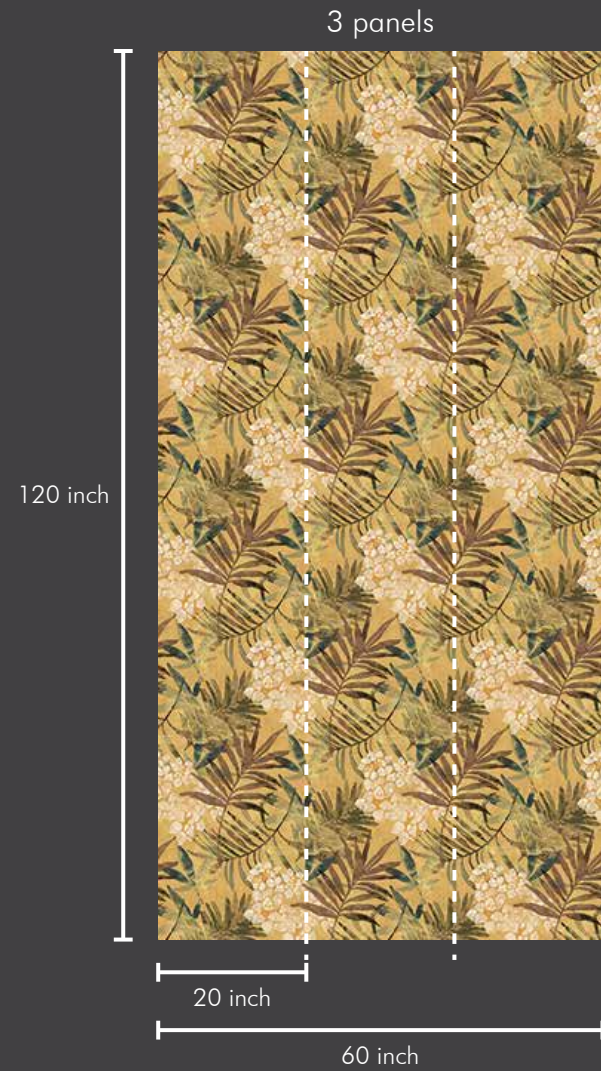

Roll Size:

This wallpaper comes in roll size of 20" X 360" = 50 sft --- Consisting of design matched three panels of 20" X 120" each, in one single roll. So ZERO wastage in design match.

Continuous Pattern:

3 panels

SW1003-3

3 panels

SW1003-5

SW1003-4

Roll Size : 20 inch x 360 inch = 50 sft.

Panel Size : 20 inch x 120 inch = 17 sft.

Roll Size : 20 inch x 360 inch = 50 sft.

Panel Size : 20 inch x 120 inch = 17 sft.

SMART WALLPAPER

ONE ROLL. ONE DESIGN. ZERO WASTAGE.

3 panels

SW1004-2

3 panels

SW1004-3

3 panels