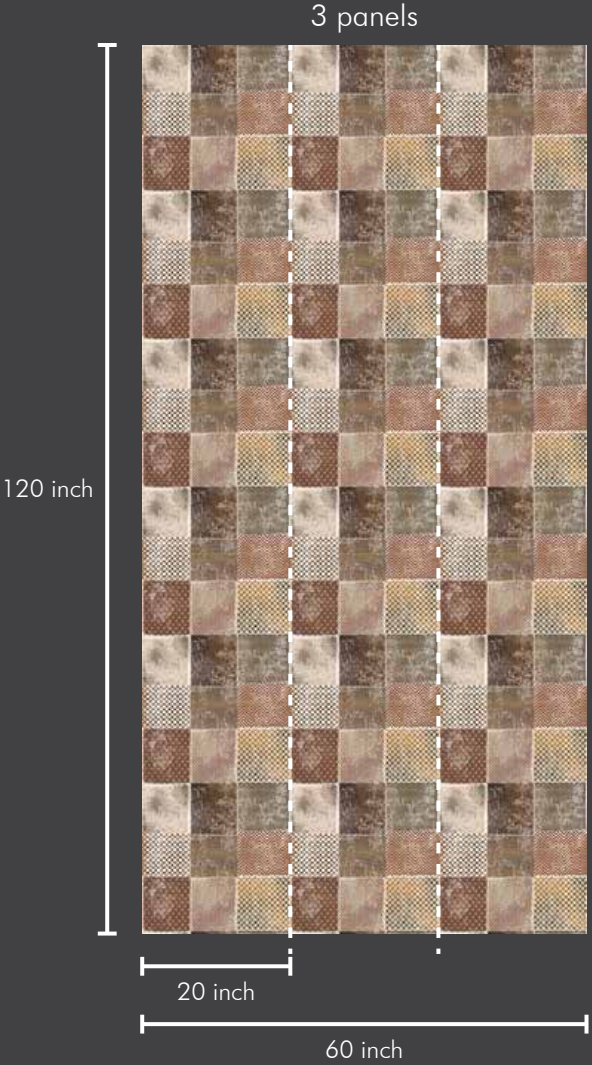

120 inch

20 inch

60 inch

Roll Size : 20 inch x 360 inch = 50 sft.

Panel Size : 20 inch x 120 inch = 17 sft.

SW1012-1

Roll Size : 20 inch x 360 inch = 50 sft.

Panel Size : 20 inch x 120 inch = 17 sft.

SMART WALLPAPER

ONE ROLL. ONE DESIGN. ZERO WASTAGE.

SW1012-2

SW1012-3

SW1012-4

Roll Size : 20 inch x 360 inch = 50 sft.

Panel Size : 20 inch x 120 inch = 17 sft.

www.excelwallpapers.com