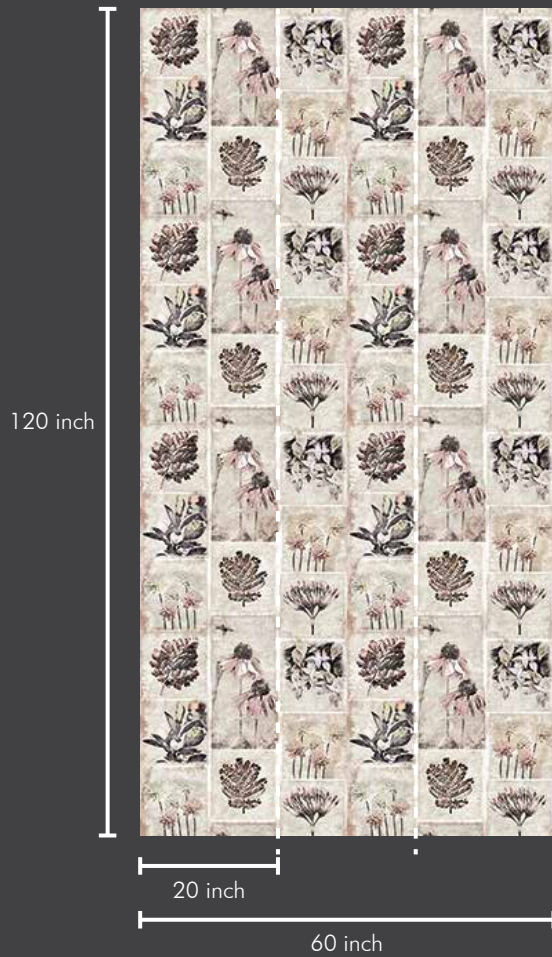

20 inch

60 inch

Roll Size : 20 inch x 360 inch = 50 sft.

Panel Size : 20 inch x 120 inch = 17 sft.

SW1010-3

3 panels

120 inch

20 inch

60 inch

Roll Size : 20 inch x 360 inch = 50 sft.

Panel Size : 20 inch x 120 inch = 17 sft.

Modern
Bytes

SMART WALLPAPER

ONE ROLL. ONE DESIGN. ZERO WASTAGE.

3 panels

3 panels

3 panels

SW1010-5

Roll Size : 20 inch x 360 inch = 50 sft.

Panel Size : 20 inch x 120 inch = 17 sft.

Roll Size : 20 inch x 360 inch = 50 sft.

Panel Size : 20 inch x 120 inch = 17 sft.

SMART WALLPAPER

ONE ROLL. ONE DESIGN. ZERO WASTAGE.