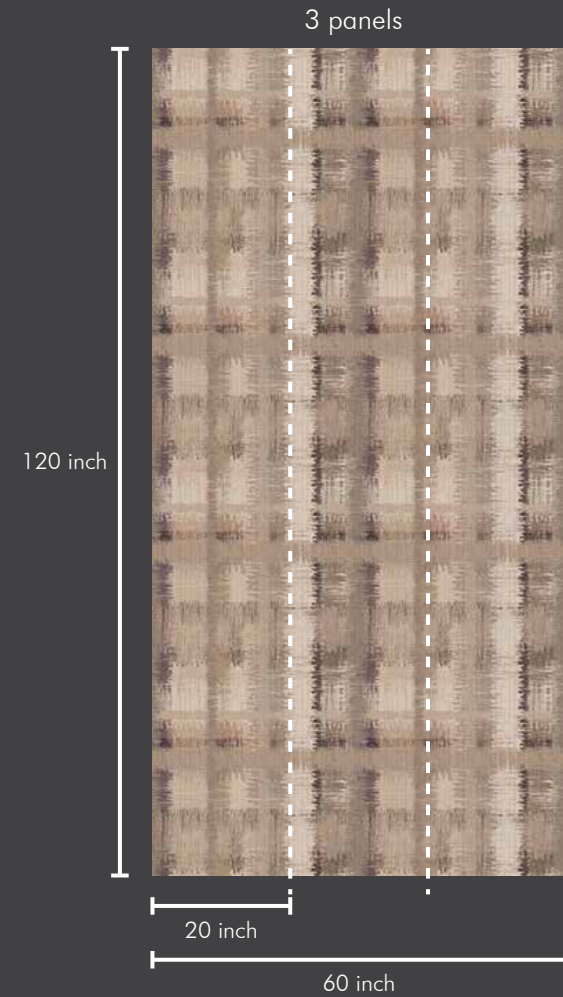

60 inch

Roll Size : 20 inch x 360 inch = 50 sft.

Panel Size : 20 inch x 120 inch = 17 sft.

SMART WALLPAPER

ONE ROLL. ONE DESIGN. ZERO WASTAGE.

SW1009-5

3 panels

120 inch

20 inch

60 inch

Roll Size : 20 inch x 360 inch = 50 sft.

Panel Size : 20 inch x 120 inch = 17 sft.

SW1010-3

3 panels

120 inch

20 inch