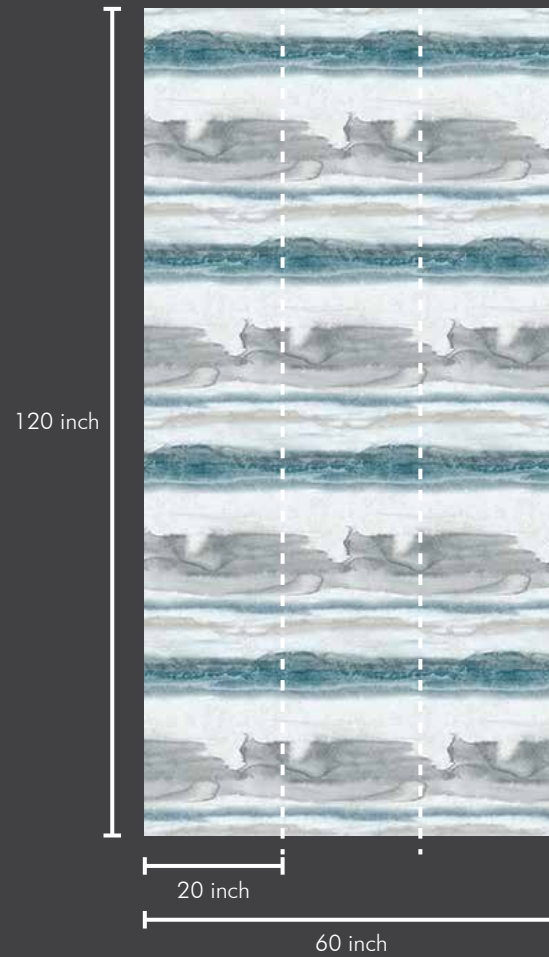

SMART WALLPAPER

ONE ROLL. ONE DESIGN. ZERO WASTAGE.

3 panels

3 panels

3 panels