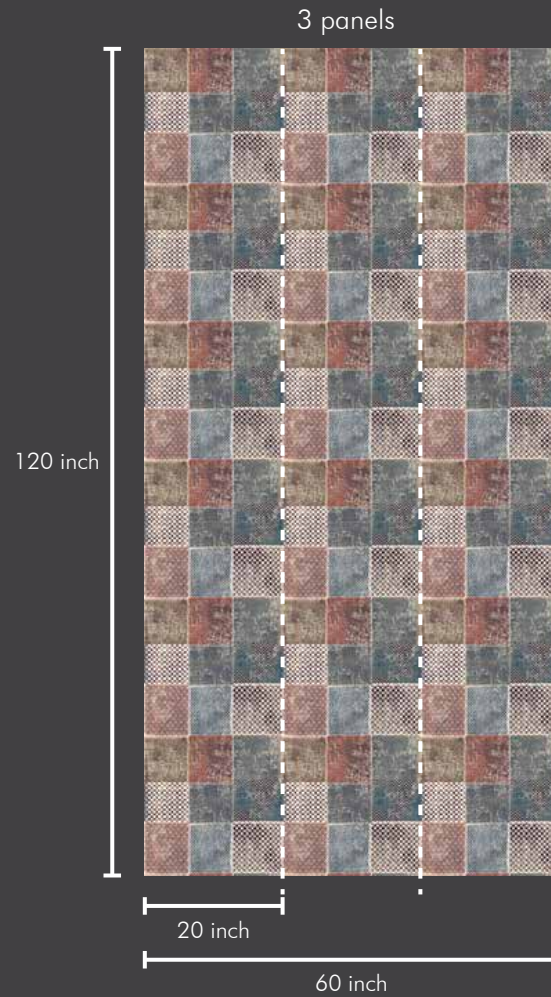

3 panels

SW1010-5

Roll Size : 20 inch x 360 inch = 50 sft.

Panel Size : 20 inch x 120 inch = 17 sft.

Roll Size : 20 inch x 360 inch = 50 sft.

Panel Size : 20 inch x 120 inch = 17 sft.

SMART WALLPAPER

ONE ROLL. ONE DESIGN. ZERO WASTAGE.

120 inch

20 inch

60 inch

Roll Size : 20 inch x 360 inch = 50 sft.

Panel Size : 20 inch x 120 inch = 17 sft.

SW1012-1

Roll Size : 20 inch x 360 inch = 50 sft.

Panel Size : 20 inch x 120 inch = 17 sft.

SMART WALLPAPER

ONE ROLL. ONE DESIGN. ZERO WASTAGE.

SW1012-2

SW1012-3

SW1012-4

Roll Size : 20 inch x 360 inch = 50 sft.

Panel Size : 20 inch x 120 inch = 17 sft.

www.excelwallpapers.com