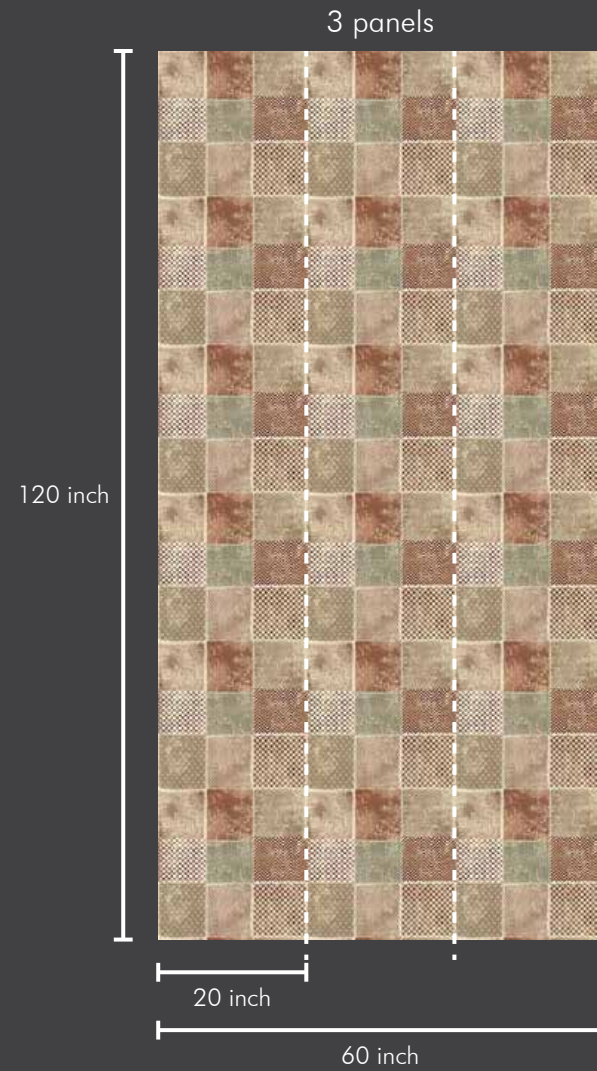

3 panels

SW1010-5

Roll Size : 20 inch x 360 inch = 50 sft.

Panel Size : 20 inch x 120 inch = 17 sft.

Roll Size : 20 inch x 360 inch = 50 sft.

Panel Size : 20 inch x 120 inch = 17 sft.

SMART WALLPAPER

ONE ROLL. ONE DESIGN. ZERO WASTAGE.

120 inch

20 inch

60 inch

Roll Size : 20 inch x 360 inch = 50 sft.

Panel Size : 20 inch x 120 inch = 17 sft.

SW1012-1

Roll Size : 20 inch x 360 inch = 50 sft.

Panel Size : 20 inch x 120 inch = 17 sft.

SMART WALLPAPER

ONE ROLL. ONE DESIGN. ZERO WASTAGE.

SW1012-2

SW1012-3

SW1012-4

Roll Size : 20 inch x 360 inch = 50 sft.

Panel Size : 20 inch x 120 inch = 17 sft.

www.excelwallpapers.com