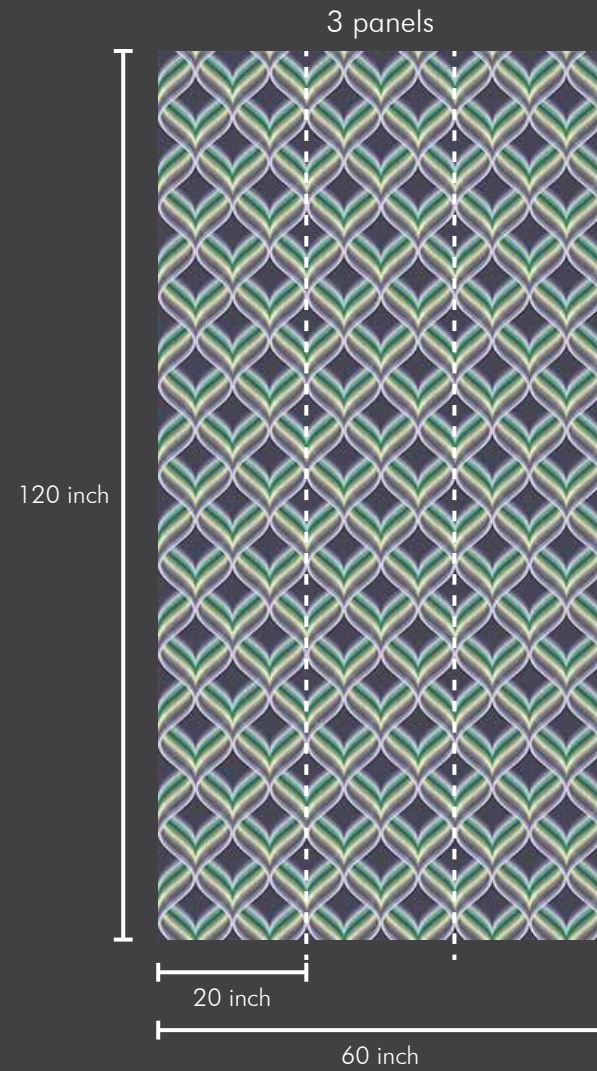

Roll Size : 20 inch x 360 inch = 50 sft.

Panel Size : 20 inch x 120 inch = 17 sft.