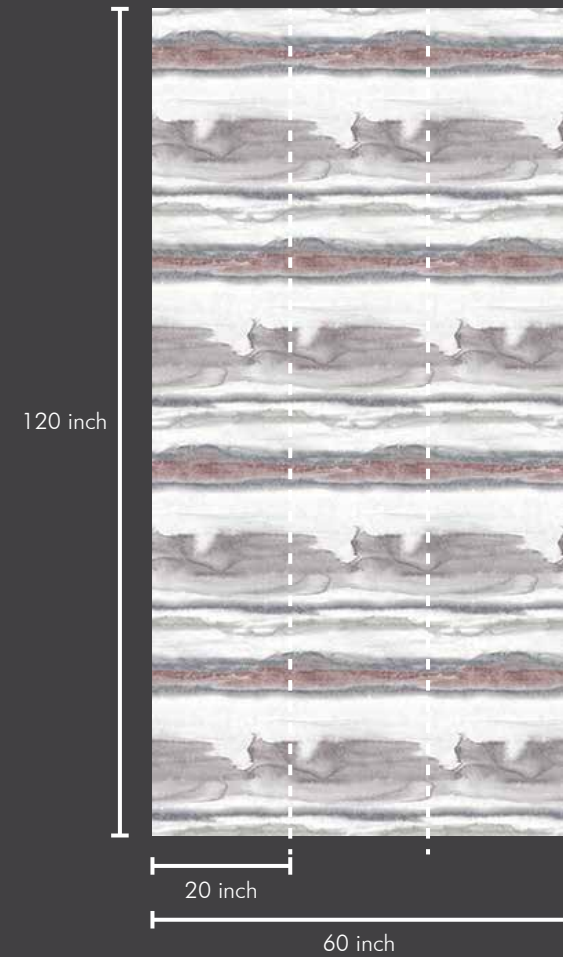

SMART WALLPAPER

ONE ROLL. ONE DESIGN. ZERO WASTAGE.

3 panels

3 panels

3 panels