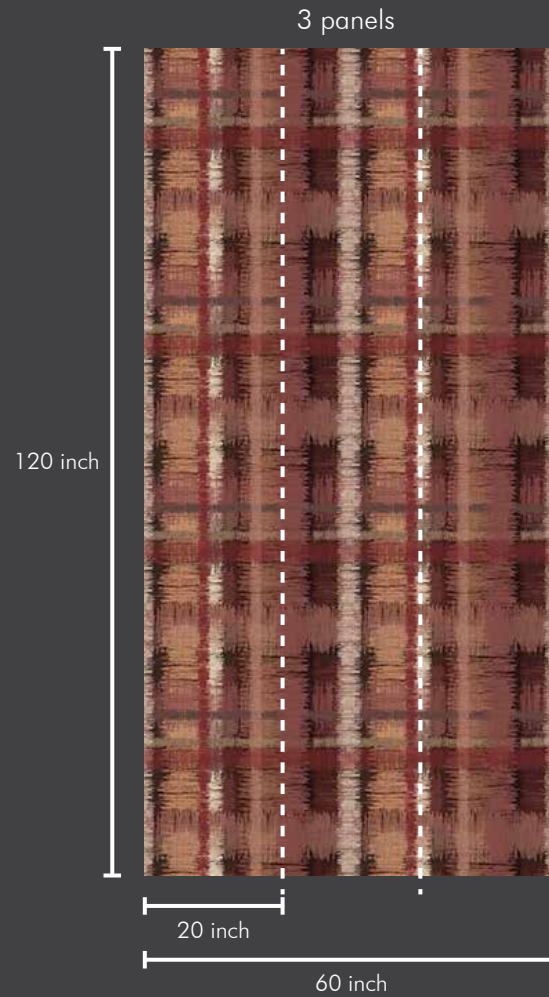

60 inch

Roll Size : 20 inch x 360 inch = 50 sft.

Panel Size : 20 inch x 120 inch = 17 sft.

SMART WALLPAPER

ONE ROLL. ONE DESIGN. ZERO WASTAGE.

SW1009-5

3 panels

120 inch