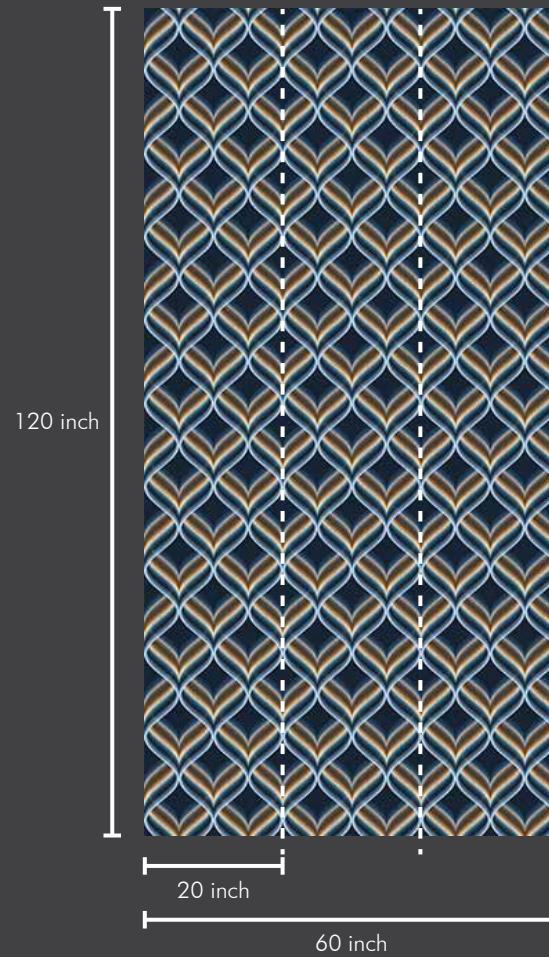

3 panels

SW1001-3