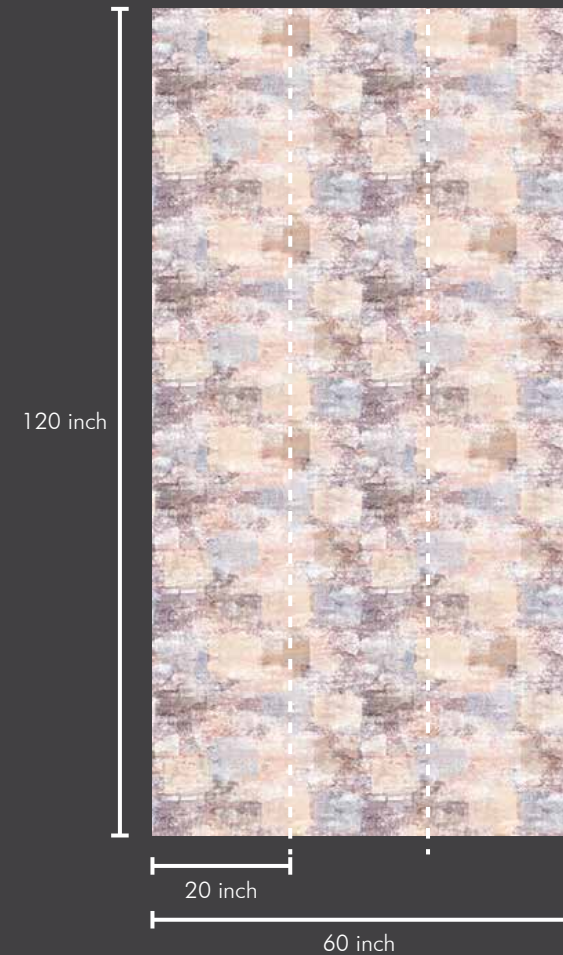

Roll Size:

This wallpaper comes in roll size of 20" X 360" = 50 sft --- Consisting of design matched three panels of 20" X 120" each, in one single roll. So ZERO wastage in design match.

Continuous Pattern:

Panel Size : 20 inch x 120 inch = 17 sft.

SMART WALLPAPER

ONE ROLL. ONE DESIGN. ZERO WASTAGE.

3 panels

3 panels

3 panels

SW1006-3

SW1006-4