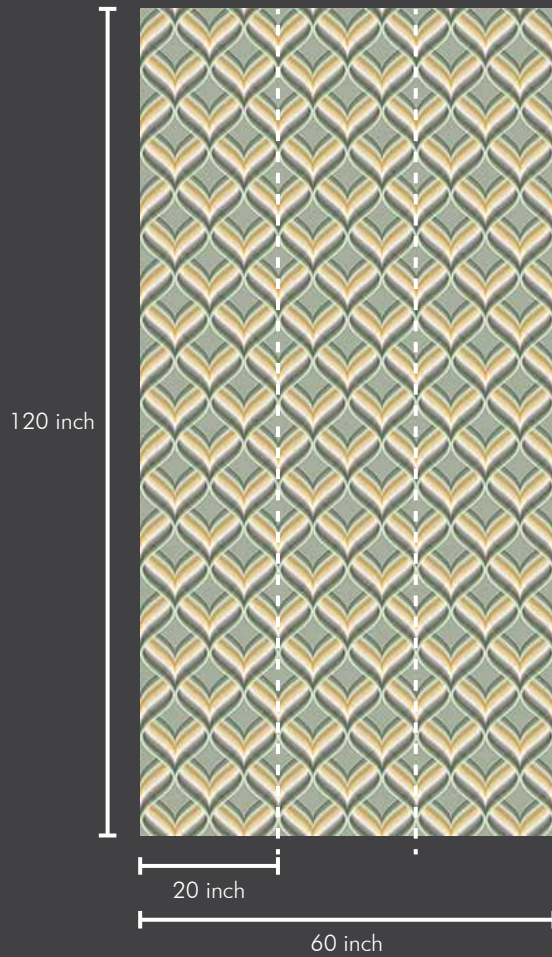

Roll Size:

This wallpaper comes in roll size of 20" X 360" = 50 sft --- Consisting of design matched three panels of 20" X 120" each, in one single roll. So ZERO wastage in design match.

Continuous Pattern:

SMART WALLPAPER
ONE ROLL. ONE DESIGN. ZERO WASTAGE.

SW1001-1

Roll Size : 20 inch x 360 inch = 50 sft.

Panel Size : 20 inch x 120 inch = 17 sft.

SMART WALLPAPER

ONE ROLL. ONE DESIGN. ZERO WASTAGE.

3 panels

SW1001-2

120 inch

20 inch

60 inch

Roll Size : 20 inch x 360 inch = 50 sft.

Panel Size : 20 inch x 120 inch = 17 sft.

SMART WALLPAPER

ONE ROLL. ONE DESIGN. ZERO WASTAGE.

3 panels