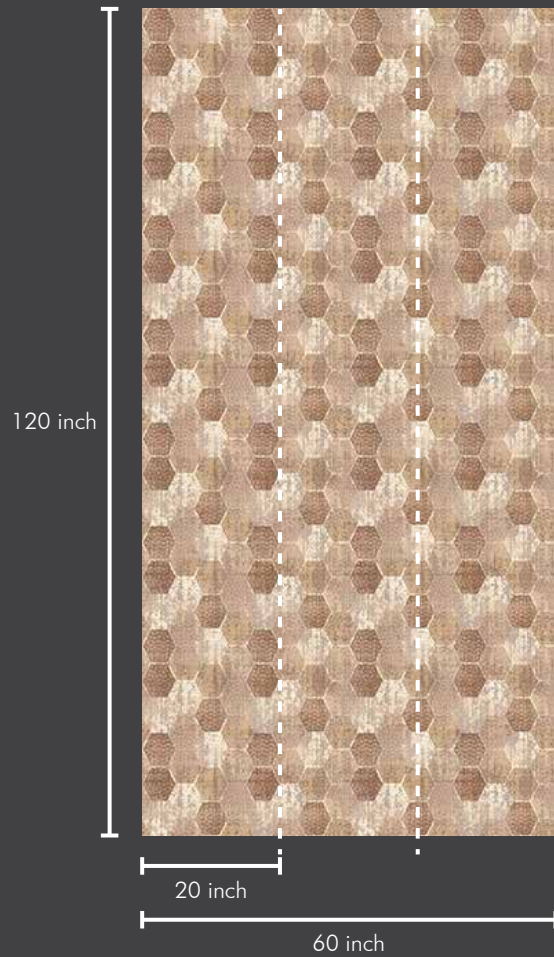

SMART WALLPAPER

ONE ROLL. ONE DESIGN. ZERO WASTAGE.

3 panels

SW1011-2