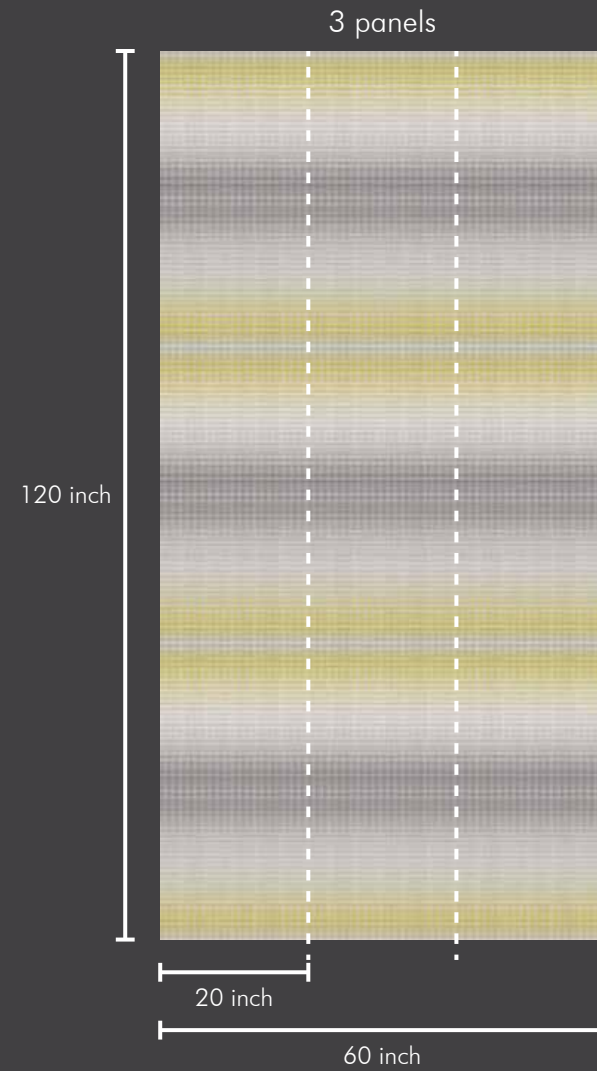

Roll Size:

This wallpaper comes in roll size of 20" X 360" = 50 sft --- Consisting of design matched three panels of 20" X 120" each, in one single roll. So ZERO wastage in design match.

Continuous Pattern:

Panel Size : 20 inch x 120 inch = 17 sft.

SMART WALLPAPER

ONE ROLL. ONE DESIGN. ZERO WASTAGE.

3 panels

SW1004-2

3 panels

SW1004-3

3 panels

SW1004-4

SW1004-5

Roll Size : 20 inch x 360 inch = 50 sft.

Panel Size : 20 inch x 120 inch = 17 sft.

SW1005-1

Roll Size : 20 inch x 360 inch = 50 sft.

Panel Size : 20 inch x 120 inch = 17 sft.

SMART WALLPAPER
ONE ROLL. ONE DESIGN. ZERO WASTAGE.

Roll Size : 20 inch x 360 inch = 50 sft.

Panel Size : 20 inch x 120 inch = 17 sft.

SW1006-1

3 panels

120 inch

20 inch

60 inch

Roll Size : 20 inch x 360 inch = 50 sft.